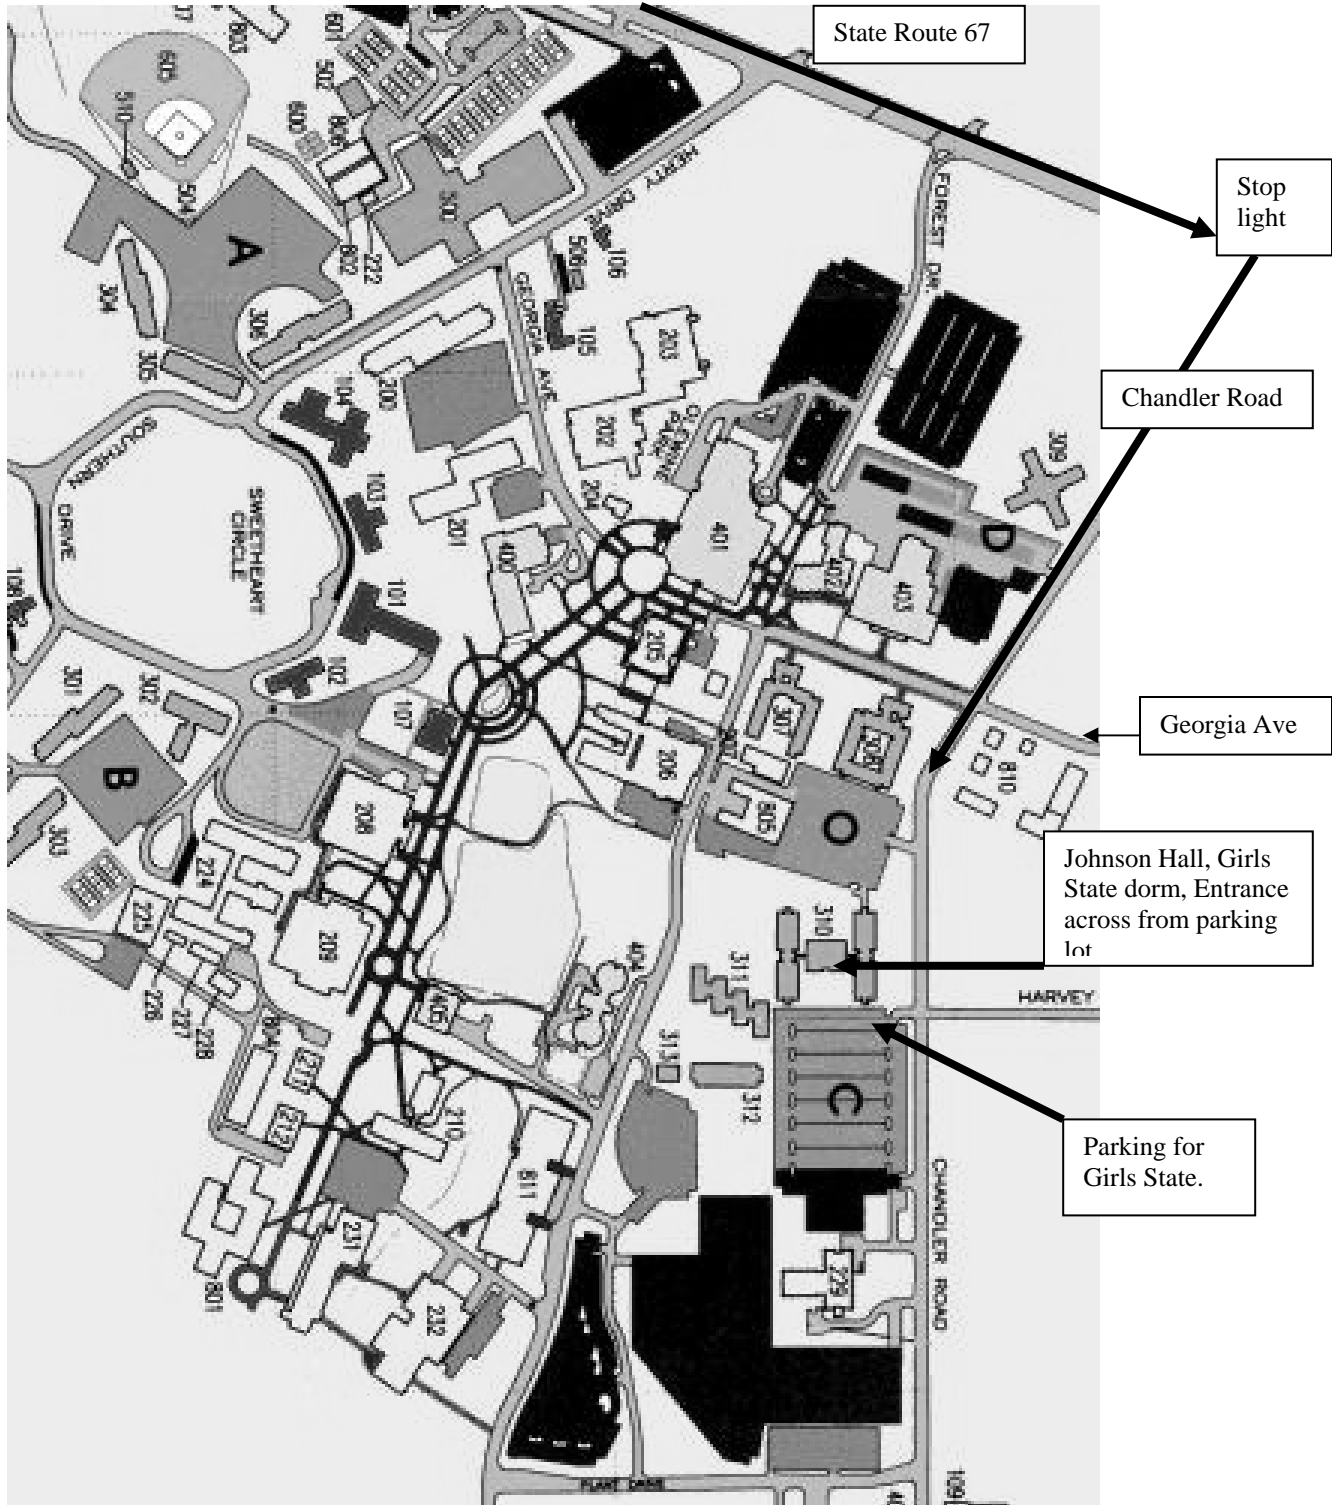

Georgia Southern University

Directions to Johnson Hall, GA Girls State Residence Hall

Traveling on I-16, Take Exit 25, north on US-25 for approximately 10.25 miles, you will turn right on Henry Drive. Drive approximately ½ (.5) mile. Turn right on State Route 67. Drive 2 blocks. At the stop light should be Chandler Drive, turn right. Drive approximately ¼ (.25) miles. Pass through the Georgia Ave intersection. Our dorm is the second building on the right.